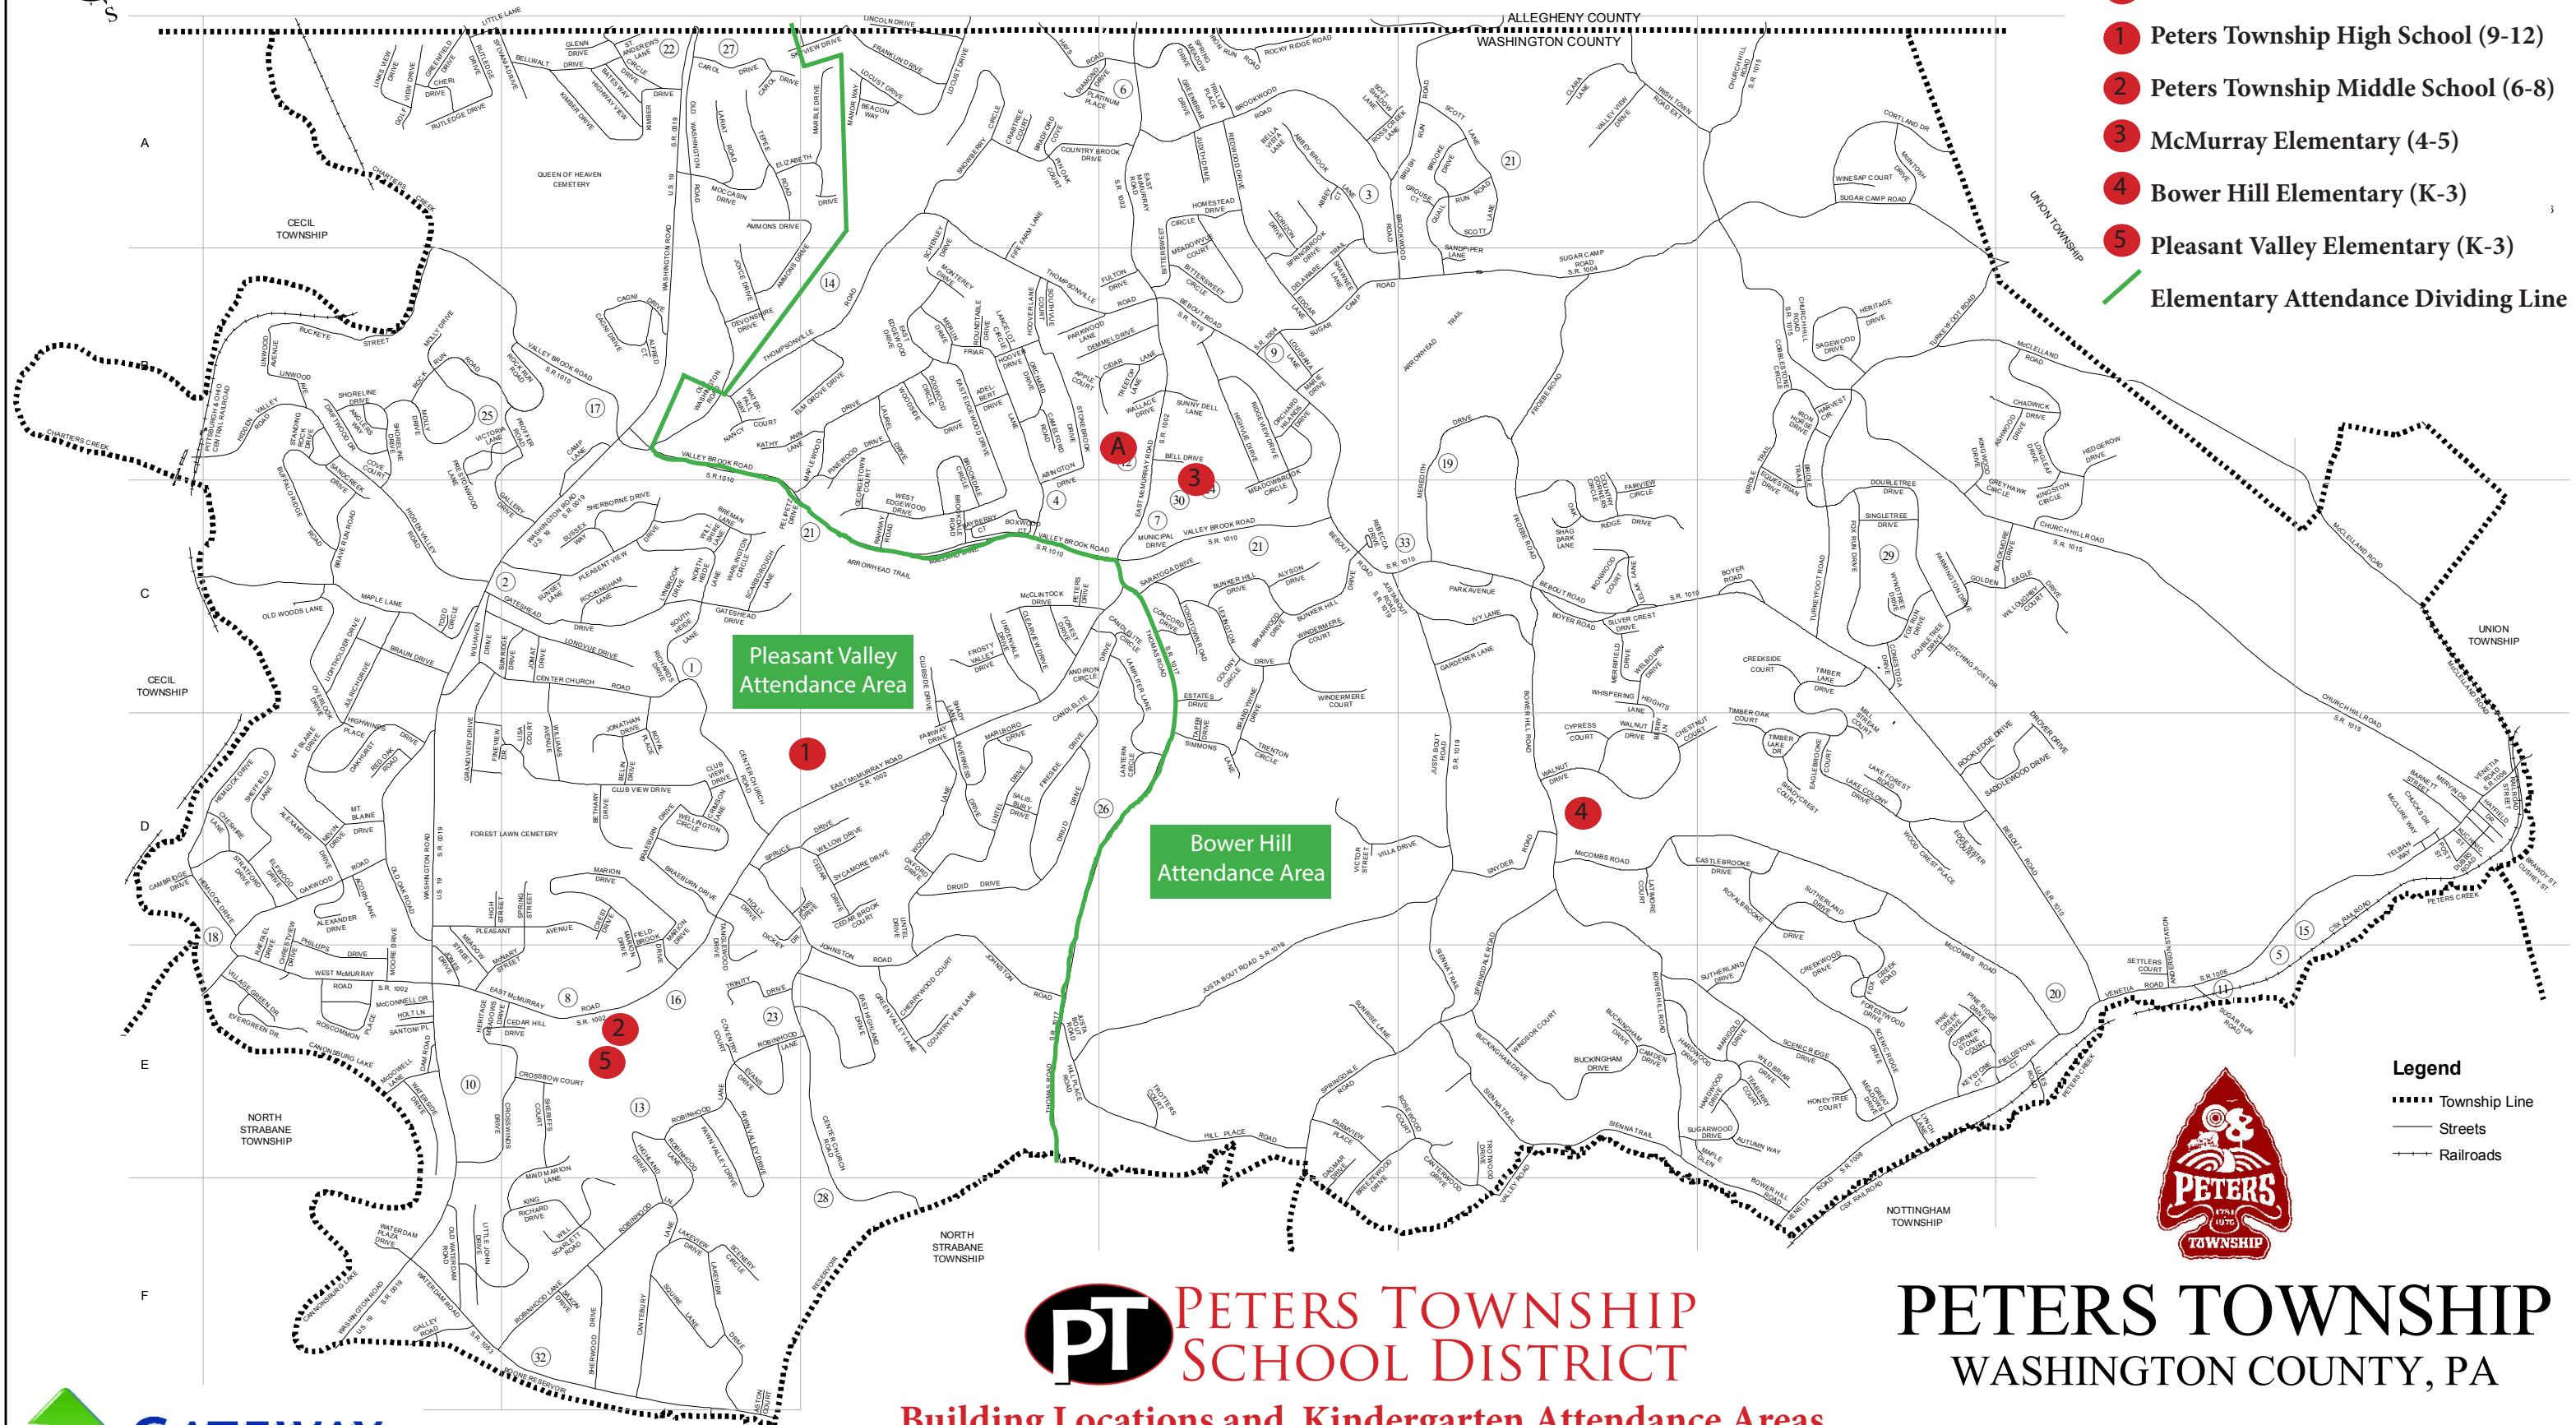

2 3 4 5 6 7

TOWNSHIP OF UPPER ST. CLAIR

BETHEL PARK

JALLEGHENY COUNTY
WASHINGTON COUNTY

- A** District Administration
- 1** Peters Township High School (9-12)
- 2** Peters Township Middle School (6-8)
- 3** McMurray Elementary (4-5)
- 4** Bower Hill Elementary (K-3)
- 5** Pleasant Valley Elementary (K-3)
- Elementary Attendance Dividing Line

Pleasant Valley
Attendance Area

Bower Hill
Attendance Area

- Legend**
- Township Line
 - Streets
 - Railroads

PT PETERS TOWNSHIP
SCHOOL DISTRICT

PETERS TOWNSHIP
WASHINGTON COUNTY, PA

Building Locations and Kindergarten Attendance Areas

Document Path: L:\PETERS\Official_Maps\Street_Map_no_voting_11x17.mxd

Date: September 21, 2016